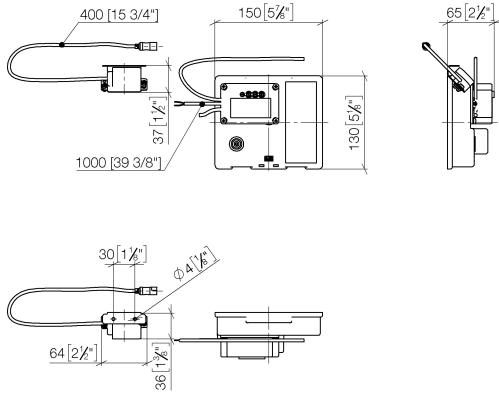

Required miscellaneous

eSET Touchfree Basin mixer with temperature setting for combining with free-standing fittings - 35 740 970 90

Required miscellaneous

eSET Touchfree Basin mixer with temperature setting for combining with wall-mounted fittings - 35 741 970 90

- max. recess depth 125 mm
- min. recess depth 90 mm

Recommended miscellaneous

Extension for Touchfree 500 mm - 12 765 970 90

42 765 970 90

mm [inches]

Certificates

LGA_29120.

WRAS_1906116.

IAPMO_EGS.

CE000001_eSet_Tou chfree_20171206_D E_signed. CE000002_eSet_Tou chfree_20171206_E N_signed.

LGA_29119.

42 765 970 90

Spare parts list

No.	Item Number	Name	Quantity used	Delivery time
1	90 10 01 177 00 90	electronic accessories	1	2
2	90 17 20 199 00 90	holder	1	2
3	90 23 01 124 00 90	sleeve	1	2
4	09 23 10 129 90	nut	1	2
5	04 30 50 079 00 90	valve	1	2
6	90 15 02 013 00 90	cartridge	1	2
7	04 10 01 246 00 90	electronic accessories	1	2
8	04 30 31 024 01 90	fixing set	1	2