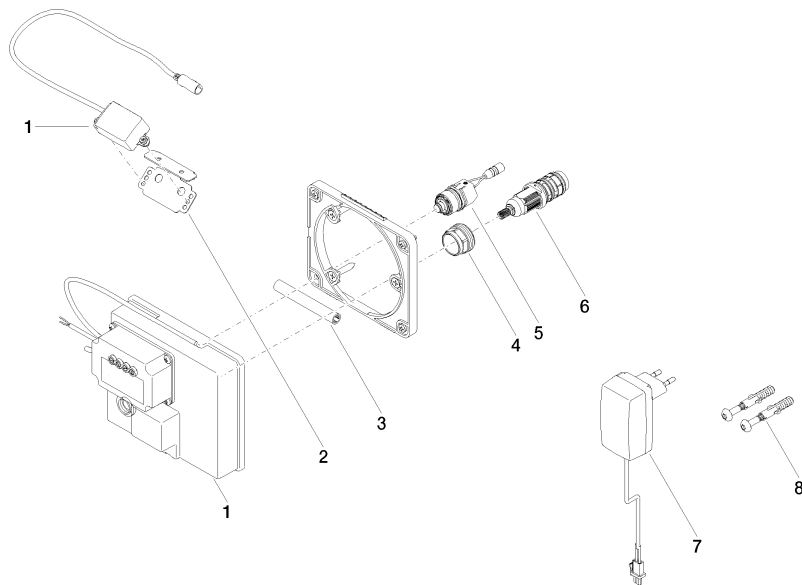

Required miscellaneous

eSET Touchfree Basin mixer with temperature setting for combining with free-standing fittings - 35 740 970 90

Required miscellaneous

eSET Touchfree Basin mixer with temperature setting for combining with wall-mounted fittings - 35 741 970 90

- max. recess depth 125 mm
- min. recess depth 90 mm

Recommended miscellaneous

Extension for Touchfree 500 mm - 12 765 970 90

42 765 970 90

mm [inches]

Certificates

LGA_29120.

WRAS_1906116.

IAPMO_EGS.

CE000001_eSet_Tou chfree_20171206_D E_signed. CE000002_eSet_Tou chfree_20171206_E N_signed.

LGA_29119.

42 765 970 90

Spare parts list

No.	Item Number	Name	Quantity used	Delivery time
1	90 10 01 177 00 90	electronic accessories	1	2
2	90 17 20 199 00 90	holder	1	2
3	90 23 01 124 00 90	sleeve	1	2
4	09 23 10 129 90	nut	1	2
5	04 30 50 079 00 90	valve	1	2
6	90 15 02 013 00 90	cartridge	1	2
7	04 10 01 246 00 90	electronic accessories	1	2
8	04 30 31 024 01 90	fixing set	1	2